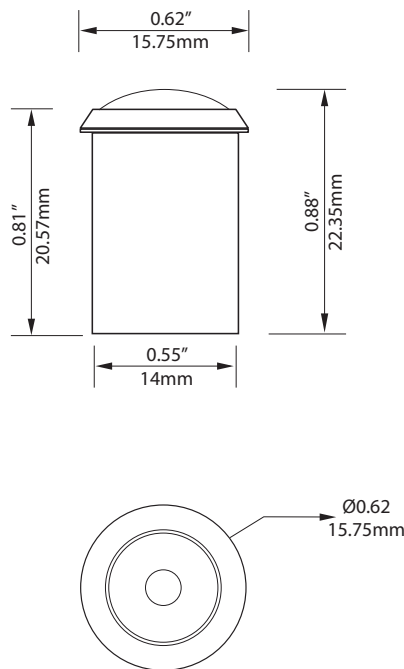

PROJECT	DATE
TYPE	QTY

INDOOR/OUTDOOR FIBER OPTIC END FITTING

ILL-PA-9

DESCRIPTION:

Manufactured from stainless steel this small round paver light with has a domed clear glass lens perfect for use in a variety of different for indoor and outdoor floor lighting applications.

SPECIFICATIONS:

Glass:	clear
Beam Angle:	40°
Material:	Stainless Steel Natural Finish
Weight:	18.1g
Flange Size:	Ø15.75mm
Mounting Hole Size:	Ø15mm
Ferrule Size:	M8
Min. Fiber Size:	Ø2mm
Max Fiber Size:	Ø8mm