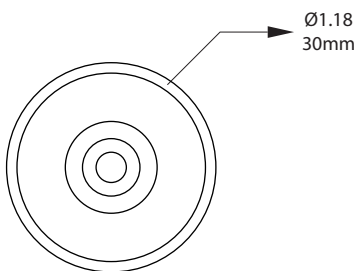

#### DESCRIPTION:

Trumpet style small surface downlight with mounting bracket and domed lens makes the ILL-DF-2 perfect for precise direction of light.

Available in 4 finishes, Polished aluminum, black, white, and polished stainless steel. 316 stainless steel version is suitable for use in wet areas.

#### SPECIFICATIONS:

Glass:	26mm Clear focusing lens
Focus Range:	25° - 45°
Material:	Stainless Steel Natural Finish, Aluminium in powder coated Black, White / Polished Aluminium finish
Weight:	Stainless Steel 52.8g / Aluminium 29.6g
Mounting:	M6 screw fix through supplied bracket
Ferrule Size:	M8
Fiber Size:	Ø2mm - Ø6mm