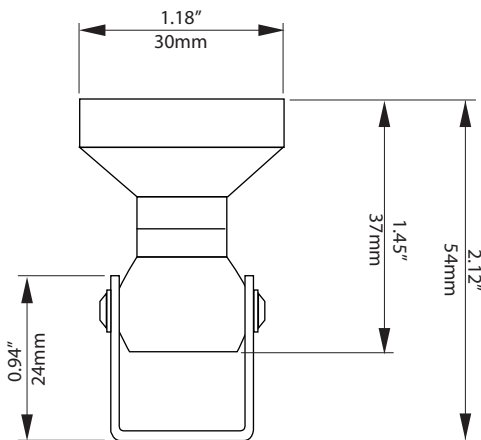

#### DESCRIPTION:

Trumpet style small surface downlight with mounting bracket and domed lens makes the ILL-DF-2 perfect for precise direction of light.

Available in 4 finishes, Polished aluminum, black, white, and polished stainless steel. 316 stainless steel version is suitable for use in wet areas.

#### SPECIFICATIONS:

Glass:	26mm Clear focusing lens
Focus Range:	25° - 45°
Material:	Stainless Steel Natural Finish, Aluminium in powder coated Black, White / Polished Aluminium finish
Weight:	Stainless Steel 52.8g / Aluminium 29.6g
Mounting:	M6 screw fix through supplied bracket
Ferrule Size:	M8
Fiber Size:	Ø2mm - Ø6mm