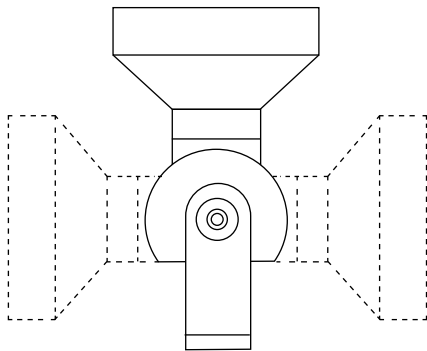

### OUTDOOR FIBER OPTIC DOWNLIGHT FITTING

ILL-DF-2

#### DESCRIPTION:

Trumpet style small surface downlight with mounting bracket and domed lens makes the ILL-DF-2 perfect for precise direction of light.

Available in 4 finishes, Polished aluminum, black, white, and polished stainless steel. 316 stainless steel version is suitable for use in wet areas.

#### SPECIFICATIONS:

Glass:	26mm Clear focusing lens
Focus Range:	25° - 45°
Material:	Stainless Steel Natural Finish, Aluminium in powder coated Black, White / Polished Aluminium finish
Weight:	Stainless Steel 52.8g / Aluminium 29.6g
Mounting:	M6 screw fix through supplied bracket
Ferrule Size:	M8
Fiber Size:	Ø2mm - Ø6mm