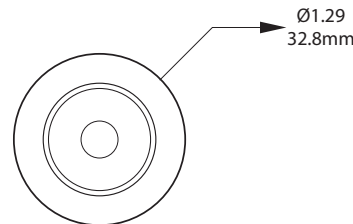

#### DESCRIPTION:

Stainless steel spotlight with mounting bracket for wet and dry area narrow spot lighting.

The ILL-DF-1 can be mounted to any surface using the supplied mounting bracket or a ground spike for outdoor ground placement.

#### SPECIFICATIONS:

Glass:	Clear focusing lens
Focus Range:	12° - 22°
Material:	Stainless Steel Finish
Weight:	281.6g
Size:	Ø33mm
Mounting:	M6 screwfix through bracket
Ferrule Size:	M10
Min. Fiber Size:	Ø5mm
Max Fiber Size:	Ø8mm