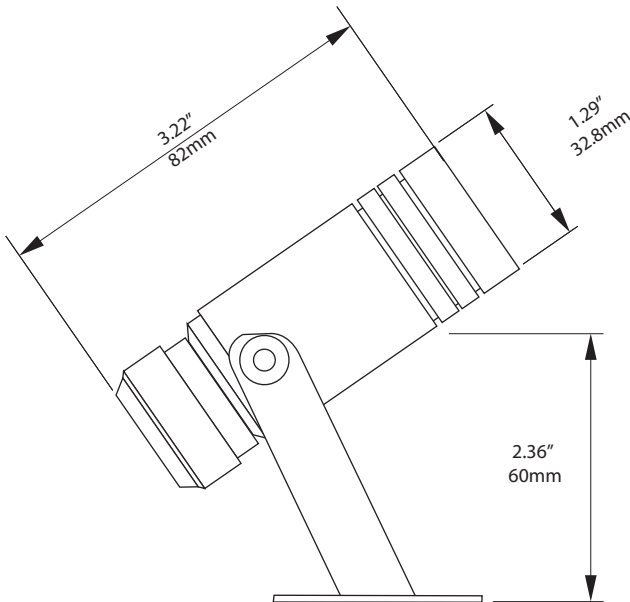

#### DESCRIPTION:

Stainless steel spotlight with mounting bracket for wet and dry area narrow spot lighting.

The ILL-DF-1 can be mounted to any surface using the supplied mounting bracket or a ground spike for outdoor ground placement.

#### SPECIFICATIONS:

Glass:	Clear focusing lens
Focus Range:	12° - 22°
Material:	Stainless Steel Finish
Weight:	281.6g
Size:	Ø33mm
Mounting:	M6 screwfix through bracket
Ferrule Size:	M10
Min. Fiber Size:	Ø5mm
Max Fiber Size:	Ø8mm