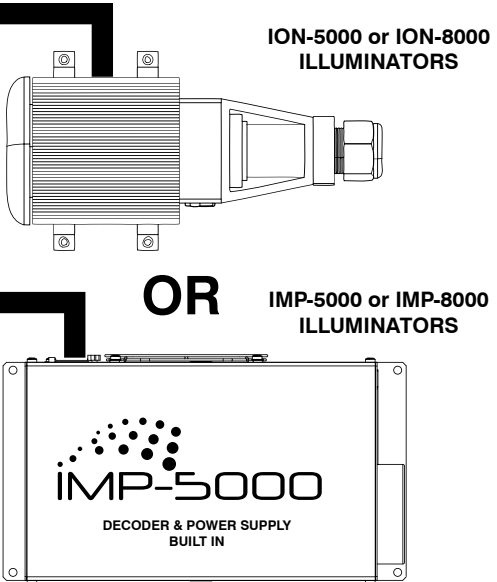

DMX CONTROLLER

RS232 CONTROLLER

PROJECT
WIRING DIAGRAM

DATE

RF CONTROLLER

1 ZONE

OR

2 ZONE