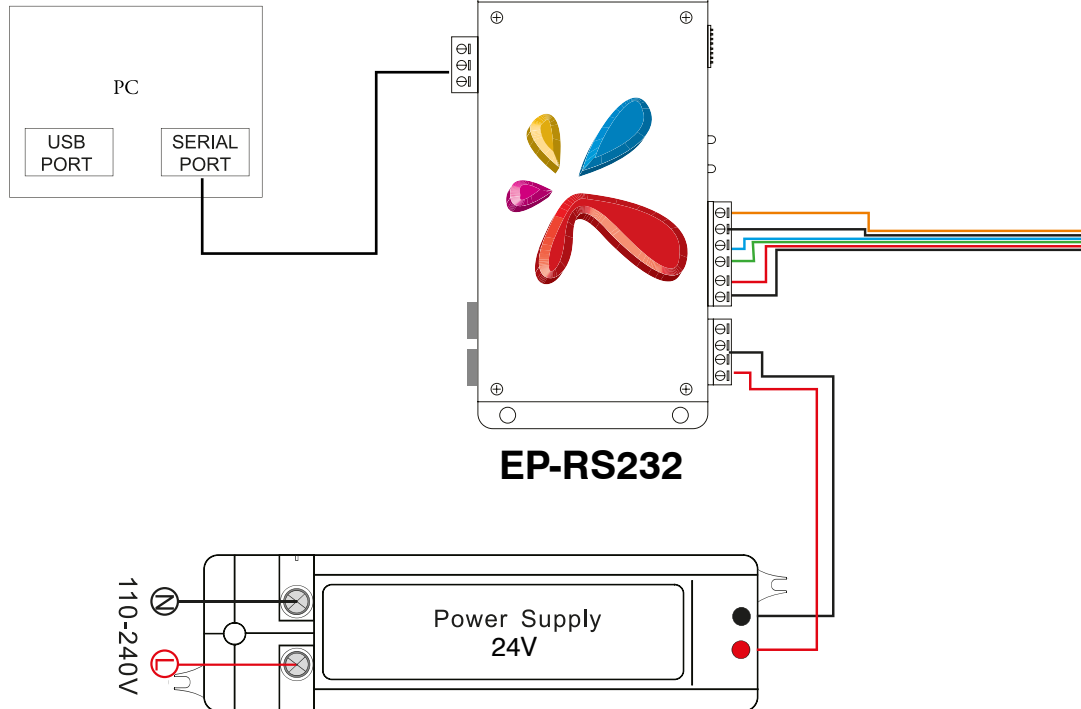

DMX CONTROLLER

RS232 CONTROLLER

PROJECT
WIRING DIAGRAM

DATE

RF CONTROLLER

1 ZONE

OR

2 ZONE

OR

4 ZONE

OR

10 ZONE

- **1 ZONE REMOTE:**
EP-1ZONE-REMOTE
RECEIVER:
EP-1ZONE-RECEIVER
- **2 ZONE REMOTE:**
EP-2ZONE-REMOTE
RECEIVER:
EP-2ZONE-RECEIVER
- **4 ZONE REMOTE:**
EP-4ZONE-REMOTE
RECEIVER:
EP-4ZONE-RECEIVER
- **10 ZONE REMOTE:**
EP-10ZONE-REMOTE
RECEIVER:
EP-10ZONE-RECEIVER