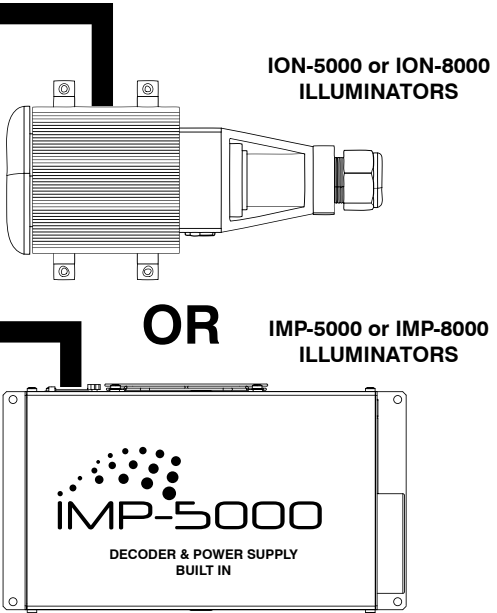

DMX CONTROLLER

RS232 CONTROLLER

PROJECT
WIRING DIAGRAM

DATE

RF CONTROLLER

1 ZONE

OR

2 ZONE