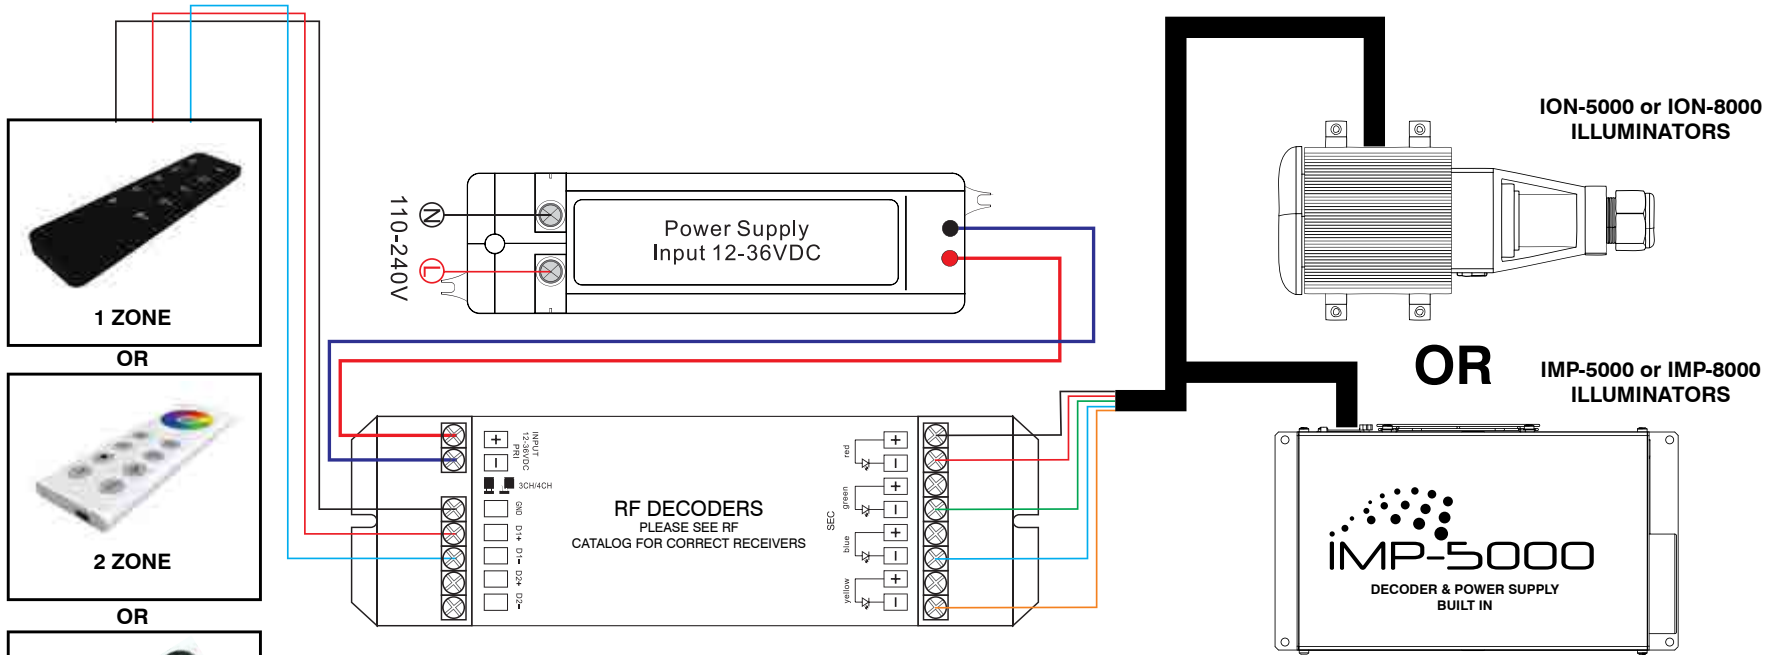

DMX CONTROLLER

RS232 CONTROLLER

PROJECT
WIRING DIAGRAM

DATE

RF CONTROLLER

1 ZONE

OR

2 ZONE

OR

4 ZONE

OR

10 ZONE

- **1 ZONE REMOTE:**
EP-1ZONE-REMOTE
RECEIVER:
EP-1ZONE-RECEIVER
- **2 ZONE REMOTE:**
EP-2ZONE-REMOTE
RECEIVER:
EP-2ZONE-RECEIVER
- **4 ZONE REMOTE:**
EP-4ZONE-REMOTE
RECEIVER:
EP-4ZONE-RECEIVER
- **10 ZONE REMOTE:**
EP-10ZONE-REMOTE
RECEIVER:
EP-10ZONE-RECEIVER