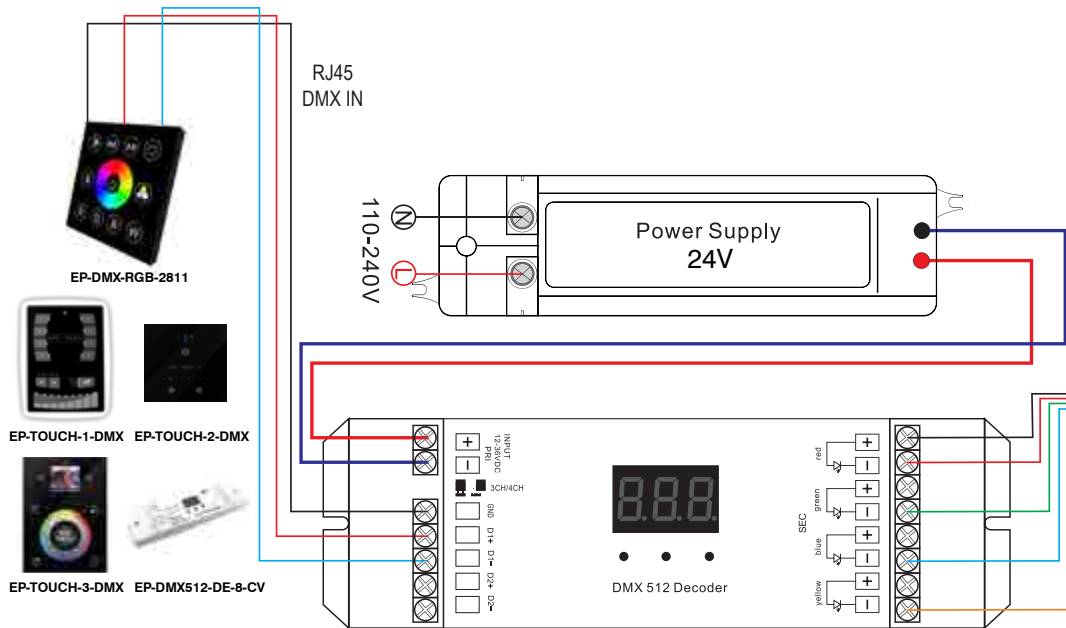

DMX CONTROLLER

RS232 CONTROLLER

PROJECT
WIRING DIAGRAM

DATE

RF CONTROLLER

1 ZONE

OR

2 ZONE

OR

4 ZONE

OR

10 ZONE

- **1 ZONE REMOTE:**
EP-1ZONE-REMOTE
RECEIVER:
EP-1ZONE-RECEIVER
- **2 ZONE REMOTE:**
EP-2ZONE-REMOTE
RECEIVER:
EP-2ZONE-RECEIVER
- **4 ZONE REMOTE:**
EP-4ZONE-REMOTE
RECEIVER:
EP-4ZONE-RECEIVER
- **10 ZONE REMOTE:**
EP-10ZONE-REMOTE
RECEIVER:
EP-10ZONE-RECEIVER