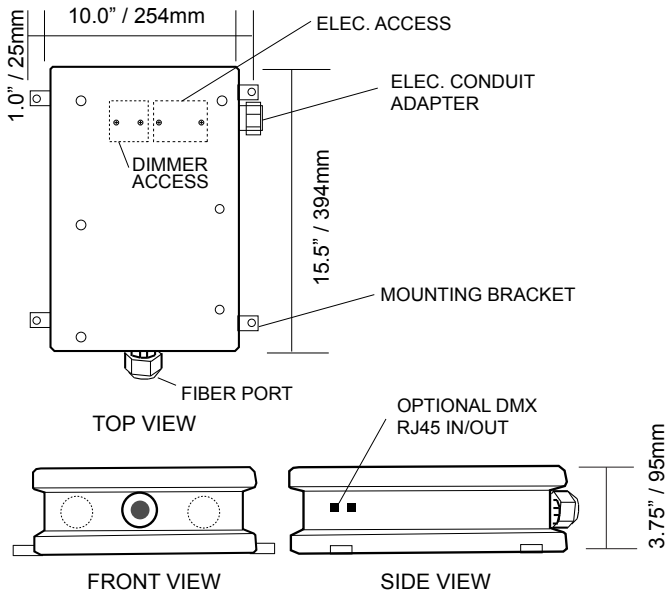

| | |
|---------|------|
| PROJECT | DATE |
| TYPE | QTY |

150W LED IP67 OUTDOOR FIBER OPTIC ILLUMINATOR

ION-EVO

The ION-EVO series LED Fiber Optic Light Source is the most powerful LED fiber optic illuminator on the market. It features a powerful 150W LED and is multi-controllable and configurable for architectural, commercial and sign lighting applications. The ION-EVO features a 1,000 fiber capacity (.75mm fibers) and a rugged anodized aluminum body. It can be configured with an array of LED white light color temperatures and color rendering index options. Built-in control options include manual dimming, DMX, RS232 Serial Control and 0-10V. Optional dichroic color filters available for color light. Power supply rated for 100-240VAC and 277VAC for North America only is included.

SPECIFICATIONS

| PARAMETER | MAX RATING |
|-----------------------|--|
| Input voltage | 100-240VAC / 277VAC |
| Amps | 3.42A max |
| Wattage | 150 W Max |
| Power supply | 24V DC Class 2 |
| Hz | 50/60 |
| Fiber capacity | 1000 (.75mm fibers) |
| Operating temperature | -10°C to 80°C |
| Weight | 13lbs |
| Outdoor rating | IP67 |
| Housing | Black Anodized Aluminum |
| Power Cord | Hardwired to unit |
| Dimension | 10.0" / 254mm 3.75" / 95mm 15.5" / 394mm |
| Lamp Life | 50,000 hours |
| Fiber Type | Glass / PMMA Acrylic |

PHOTOMETRICS

| LED | Luminous Flux |
|-------|----------------------|
| 5000K | 18,815 lm / 162 lm/W |

ORDER LOGIC

| MODEL | LED | CRI | BUILT IN OPTIONS |
|---|--|---|--|
| ION-EVO | | | |
| 150W LED Fiber Optic Illuminator | 17 - 1700K 20 - 2000K 25 - 2500K 27 - 2700K 30 - 3000K 35 - 3500K 40 - 4000K 50 - 5000K 56 - 5600K 57 - 5700K 65 - 6500K | B - 65 CRI C - 70 CRI E - 80 CRI G - 90CRI | DI - Dichroic Filter DMX - DMX Decoder DMX-C - DMX Controller RS232 - Advanced RS232 Serial Controller EPICWIFI - WiFi for Advanced RS232 Serial Cont. |