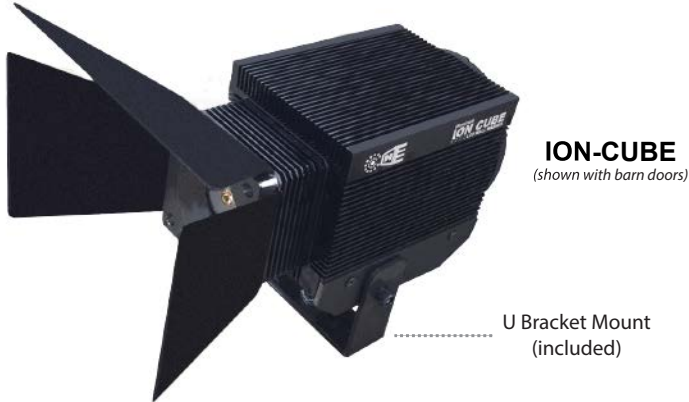

PROJECT	DATE
TYPE	QTY

Outdoor Series ION-CUBE

80W IP67 LED WALL WASH FIXTURE

U Bracket Mount
(included)

Includes 100W Power Supply
100-240VAC / 24VDC
8.5" x 2.75" x 1.5"

DESCRIPTION:

The **ION-CUBE** series LED Light Source is an 80 watt 24V multi-controllable and configurable wall washer for the architectural and commercial lighting markets. It can be configured with white light or RGB+W LEDs with a *stand-alone program, DMX, RS232 Serial or RF. LED options include RGB+W, Cool, White, and Warm White. Discreet colors upon special order, contact the factory for availability.

The **ION-CUBE** features no serviceable or moving parts.

The fanless SynJet® Cooler provides for quiet and efficient heat sink cooling with a frictionless oscillating diaphragm.

A 120W/24V power supply rated for 100-240VAC and 277VAC for North America only is included.

SPECIFICATIONS

PARAMETER	MAX RATING
Input voltage	100-240VAC / 277VAC
Amps	4 Amps
Wattage	100 W Max
Power supply	24V DC Class 2
Hz	50/60
Fiber capacity	1000
Operating temperature	-10°C to 80°C
Weight	7 lbs
Outdoor rating	IP67
Housing	Aluminum
Beam Angle	80°

PHOTOMETRICS

LED	Lumens @ 700ma
WW	2650 lm
CW	4400 lm
RGBW	3465 lm (R=765 G=920 B=230 W=1550)

ORDERING Example: ION-CUBE - WW - 4W - RS232 ION-CUBE, Warm White, 4 Watt, with RS232 Controller

MODEL	LED	CONTROL TYPE	ACCESSORIES
ION-CUBE 80W LED Wall Washer Fixture	WW - 3000K 98CRI CW - 5500K 98CRI RGB+W - Red/Green /Blue/White	SB - *Smart Board 2 Wire RGBW Toggle ON/OFF Color Control 4W - **4 Wire for RGB 5W - **5 Wire for RGB+W * Built in Programs ** For RF, DMX or RS232 controllers	RF - RF Controller + Handheld Remote DMX4 - 4 Channel DMX512 Decoder for RGB+W DE3 - STICK-DE3 DMX Wall Controller CUBEED - Barn Door (hinged accessory for shaping light) RS232 - Advanced RS232 Serial Controller EPICWIFI - WiFi for Advanced RS232 Serial Cont.