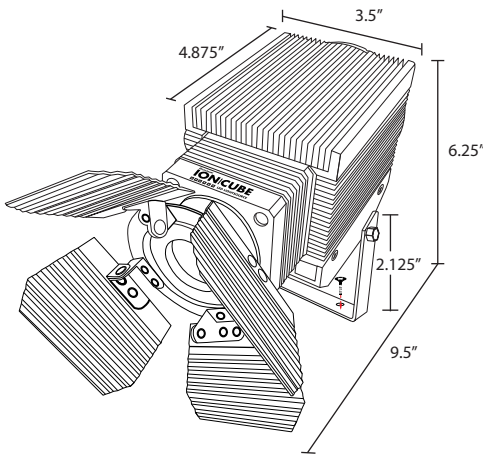

PROJECT	DATE
TYPE	QTY

80W IP67 LED WALL WASH FIXTURE

ION-CUBE
(shown with barn doors)

U Bracket Mount
(included)

Includes 100W Power Supply
100-240VAC /24VDC
8.5" x 2.75" x 1.5"

DESCRIPTION:

The **ION-CUBE** series LED Light Source is an 80 watt 24V multi-controllable and configurable wall washer for the architectural and commercial lighting markets. It can be configured with white light or RGB+W LEDs with a *stand-alone program, DMX, RS232 Serial or RF. LED options include RGB+W, Cool, White, and Warm White. Discreet colors upon special order, contact the factory for availability.

The **ION-CUBE** features no serviceable or moving parts.

The fanless SynJet® Cooler provides for quiet and efficient heat sink cooling with a frictionless oscillating diaphragm.

A 120W/24V power supply rated for 100-240VAC and 277VAC for North America only is included.

SPECIFICATIONS

PARAMETER	MAX RATING
Input voltage	100-240VAC / 277VAC
Amps	4 Amps
Wattage	100 W Max
Power supply	24V DC Class 2
Hz	50/60
Fiber capacity	1000
Operating temperature	-10°C to 80°C
Weight	7 lbs
Outdoor rating	IP67
Housing	Aluminum
Beam Angle	80°

PHOTOMETRICS

LED	Lumens @ 700ma
WW	2650 lm
CW	4400 lm
RGBW	3465 lm (R=765 G=920 B=230 W=1550)

ORDERING Example: ION-CUBE - WW - 4W - RS232 ION-CUBE, Warm White, 4 Watt, with RS232 Controller

MODEL	LED	CONTROL TYPE	ACCESSORIES
ION-CUBE			
80W LED Wall Washer Fixture	WW - 3000K 98CRI CW - 5500K 98CRI RGB+W - Red/Green /Blue/White	4W - **4 Wire for RGB 5W - **5 Wire for RGB+W * Built in Programs ** For RF, DMX or RS232 controllers	RF - RF Controller + Handheld Remote DMX4 - 4 Channel DMX512 Decoder for RGB+W DE3 - STICK-DE3 DMX Wall Controller CUBE BD - Barn Door (hinged accessory for shaping light) RS232 - Advanced RS232 Serial Controller EPICWIFI - WiFi for Advanced RS232 Serial Cont.