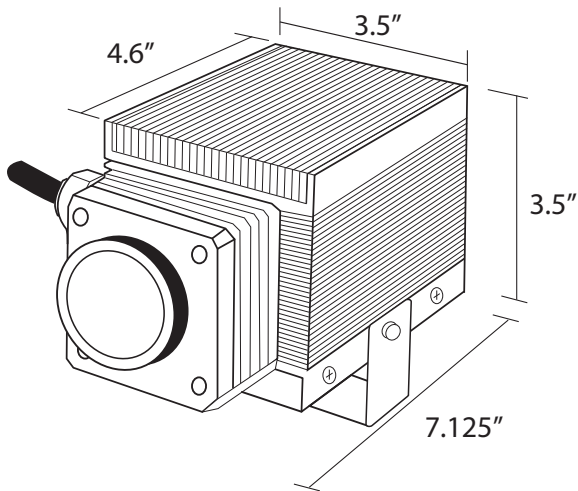

PROJECT	DATE
TYPE	QTY

Outdoor Series ION-CUBE

80W IP67 LED WALL WASH FIXTURE

U Bracket Mount
(included)

Includes 100W Power Supply
100-240VAC / 24VDC
8.5" x 2.75" x 1.5"

DESCRIPTION:

The **ION-CUBE** series LED Light Source is an 80 watt 24V multi-controllable and configurable wall washer for the architectural and commercial lighting markets. It can be configured with white light or RGB+W LEDs with a *stand-alone program, DMX, RS232 Serial or RF. LED options include RGB+W, Cool, White, and Warm White. Discreet colors upon special order, contact the factory for availability.

The **ION-CUBE** features no serviceable or moving parts.

The fanless SynJet® Cooler provides for quiet and efficient heat sink cooling with a frictionless oscillating diaphragm.

A 120W/24V power supply rated for 100-240VAC and 277VAC for North America only is included.

SPECIFICATIONS

PARAMETER	MAX RATING
Input voltage	100-240VAC / 277VAC
Amps	4 Amps
Wattage	100 W Max
Power supply	24V DC Class 2
Hz	50/60
Fiber capacity	1000
Operating temperature	-10°C to 80°C
Weight	7 lbs
Outdoor rating	IP67
Housing	Aluminum
Beam Angle	80°

PHOTOMETRICS

LED	Lumens @ 700ma
WW	2650 lm
CW	4400 lm
RGBW	3465 lm (R=765 G=920 B=230 W=1550)

ORDERING Example: ION-CUBE - WW - 4W - RS232 ION-CUBE, Warm White, 4 Watt, with RS232 Controller

MODEL	LED	CONTROL TYPE	ACCESSORIES
ION-CUBE 80W LED Wall Washer Fixture	WW - 3000K 98CRI CW - 5500K 98CRI RGB+W - Red/Green /Blue/White	SB - *Smart Board 2 Wire RGBW Toggle ON/OFF Color Control 4W - **4 Wire for RGB 5W - **5 Wire for RGB+W * Built in Programs ** For RF, DMX or RS232 controllers	RF - RF Controller + Handheld Remote DMX4 - 4 Channel DMX512 Decoder for RGB+W DE3 - STICK-DE3 DMX Wall Controller CUBEED - Barn Door (hinged accessory for shaping light) RS232 - Advanced RS232 Serial Controller EPICWIFI - WiFi for Advanced RS232 Serial Cont.