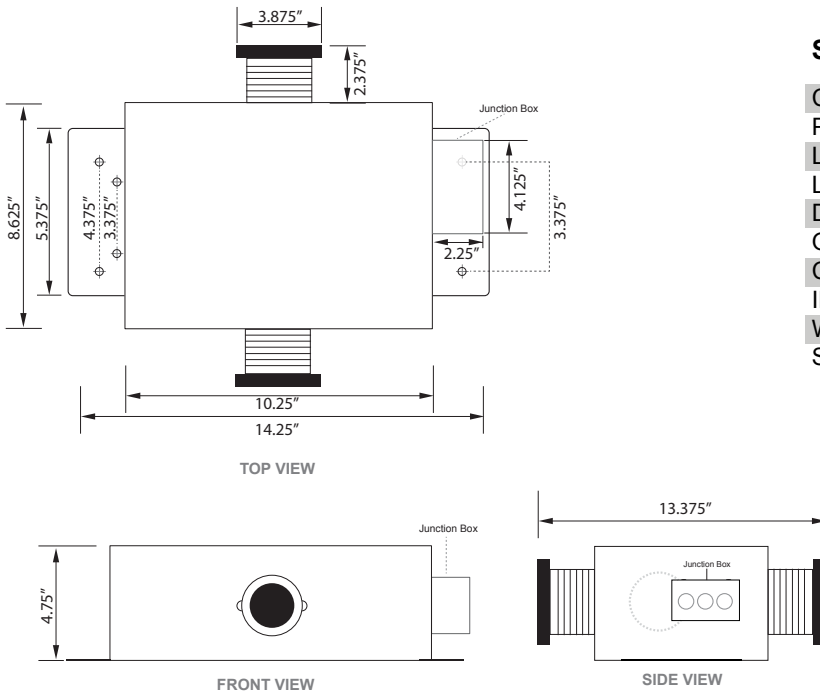

PROJECT	DATE
TYPE	QTY

**DUAL PORT INDOOR FIBER OPTIC LED ILLUMINATOR**

**DESCRIPTION:**

The **IMP-DUO** dual port fiber optic illuminator and direct replacement for EFO series illuminators is available in dual 40 Watt LED. Warm white or cool white options. Indoor rated and UL listed, the IMP-DUO is designed to accept EFO end emitting fiber ports or side emitting fiber heads.

**NOTE:** EFO Fiber heads not included.

**DIRECT REPLACEMENT FOR:**

- EFO-700-NC-D
- EFO-800-NC-D
- EFO-1+1
- EFO-2+2
- EFO-3+3
- EFO-4+4
- EFO-44
- EFO-33

**SPECIFICATIONS:**

Construction	Anodized aluminum housing
Power	100-240VAC
LEDs	Dual 40W
Lamp Life	50,000 Hours
Dimensions	10.25" x 8.625" x 4.75"
Overall Dimensions	13.25" x 14" x 4.75"
Certifications:	UL Listed
IP Rating:	Indoor
Weight:	9lb/ 4.08kg
Shipping Weight:	12lb/ 5.44kg

**ORDERING** | Example: IMP-DUO-40-50-D IMP-DUO,40 Watt LED Engine, with Cool White Color Temp

MODEL	LED ENGINE	COLOR TEMP
IMP-DUO	40	
Dual Port (INDOOR rated) Fiber Optic Light Source	40 - Dual 40W LED's	35 - 3500K Warm White 50 - 5000K Cool White