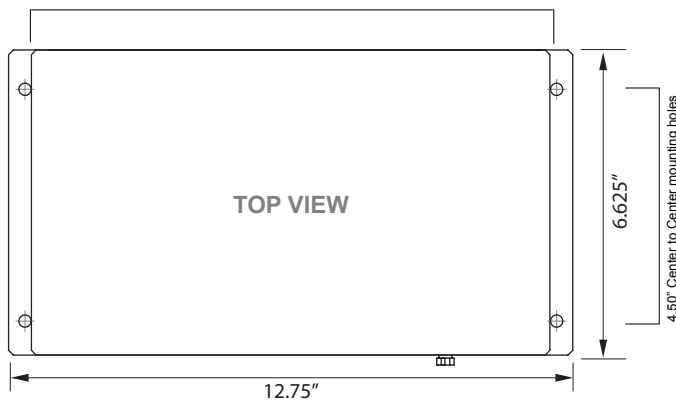

PROJECT	DATE
TYPE	QTY

with fiber head

IMP-8000

11.83" Center to Center mounting holes

80W INDOOR FIBER OPTIC LED ILLUMINATOR

DESCRIPTION:

The indoor version of the ION-8000 designed for architectural illumination, and pool or fountain applications. High-power white LEDs provide consistent color temperature and higher light output and longer life than conventional 150-watt fiber optic illuminator bulbs. Slow-rate controlled dimming and shielded conductors keep the driver's EMI emissions at a very low level. IMP-8000 Series LED Light Sources have a 5RPM (top speed) motor than can be speed controlled via DMX or a manual speed control with an attached sparkle wheel for added effects. The Impact Lighting Inc. Sync® module creates turbulent, pulsated air-jets that can be directed precisely to locations where thermal management is needed. A patented actuator technology delivers robust thermal management.

SPECIFICATIONS:

Input Voltage	120 - 240 VAC
Amps	0.8 Max (on white)
Wattage	80 - 90W Max (on white)
Hz	50 / 60
Fiber Capacity	1000
Operating Temp	-10° C to 50° C

PHOTOMETRICS:

WW	2560 LM
CW	4400 LM
RGBW	3465 LM (R=765 G=920 B=230 W=1550)