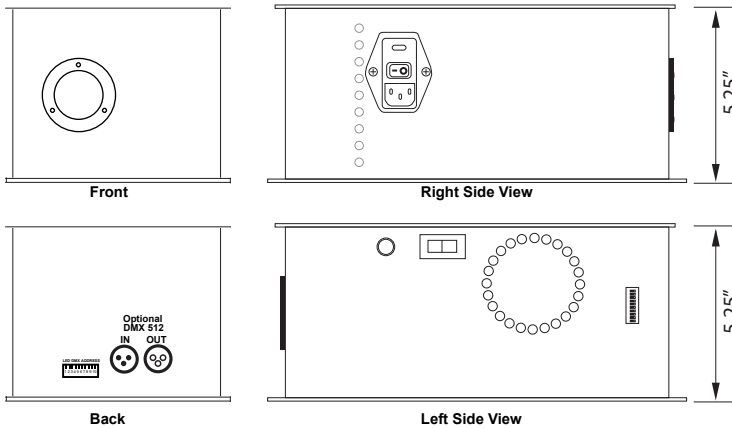

PROJECT	DATE
TYPE	QTY

with fiber head

IMP-8000

11.83" Center to Center mounting holes

80W INDOOR FIBER OPTIC LED ILLUMINATOR

DESCRIPTION:

The indoor version of the ION-8000 designed for architectural illumination, and pool or fountain applications. High-power white LEDs provide consistent color temperature and higher light output and longer life than conventional 150-watt fiber optic illuminator bulbs. Slow-rate controlled dimming and shielded conductors keep the driver's EMI emissions at a very low level. IMP-8000 Series LED Light Sources have a 5RPM (top speed) motor than can be speed controlled via DMX or a manual speed control with an attached sparkle wheel for added effects. The Impact Lighting Inc. Sync® module creates turbulent, pulsated air-jets that can be directed precisely to locations where thermal management is needed. A patented actuator technology delivers robust thermal management.

FEATURES:

- USITT DMX512A- and IMP-5000 Sync-compatible
- Isolated DMX **IN/OUT** No "Y" Connection
- Accurate, smooth dimming and high-res color mixing
- Drive, control and thermal protection per fixture
- Easy networking

SPECIFICATIONS:

Input Voltage	120 - 240 VAC
Amps	0.8 Max (on white)
Wattage	80 - 90W Max (on white)
Hz	50 / 60
Fiber Capacity	1000
Operating Temp	-10° C to 50° C

PHOTOMETRICS:

WW	2560 LM
CW	4400 LM
RGBW	3465 LM (R=765 G=920 B=230 W=1550)

ORDERING | Example: IMP-8000 - WW - S - T2 IMP-8000, 3000K LED Engine, with Sparkle Wheel, and Toggle Control System

MODEL	LED ENGINE	EFFECTS	CONTROL SYSTEM
IMP-8000 80W LED IP-20 (INDOOR rated) Fiber Optic Light Source	WW - 3000K CW - 5500K B - Blue RGBW - Red/Green/Blue/White D - Dynamic White 3000-5000K	N - None S - Sparkle Wheel F - Color Filter	N - None T2 - Toggle Control - 2 Wire DMX - DMX 512 ADV - RS232 Serial Controller / opt. Wi-Fi RC - Handheld RF Controller